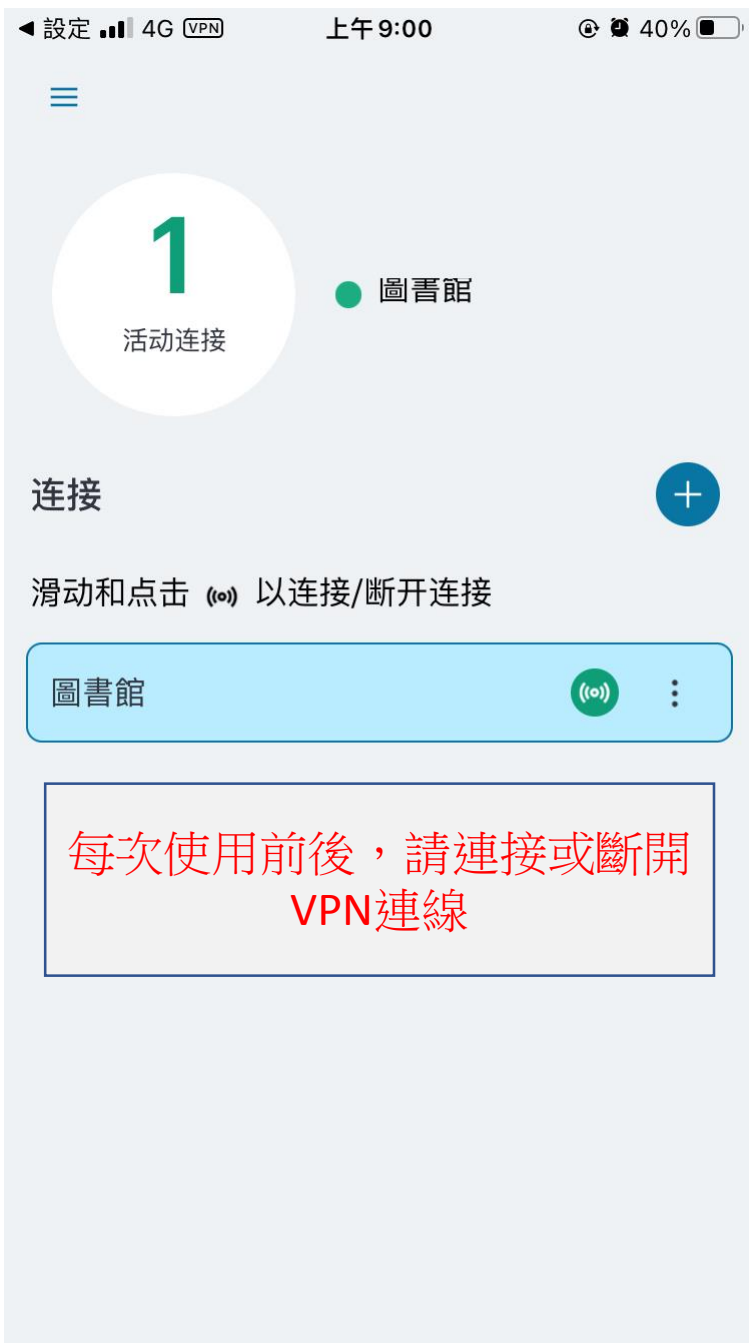

- 連接VPN後，即可使用圖書館網頁中所有電子資源
- 如果有安裝操作問題，請洽資訊室分機2121