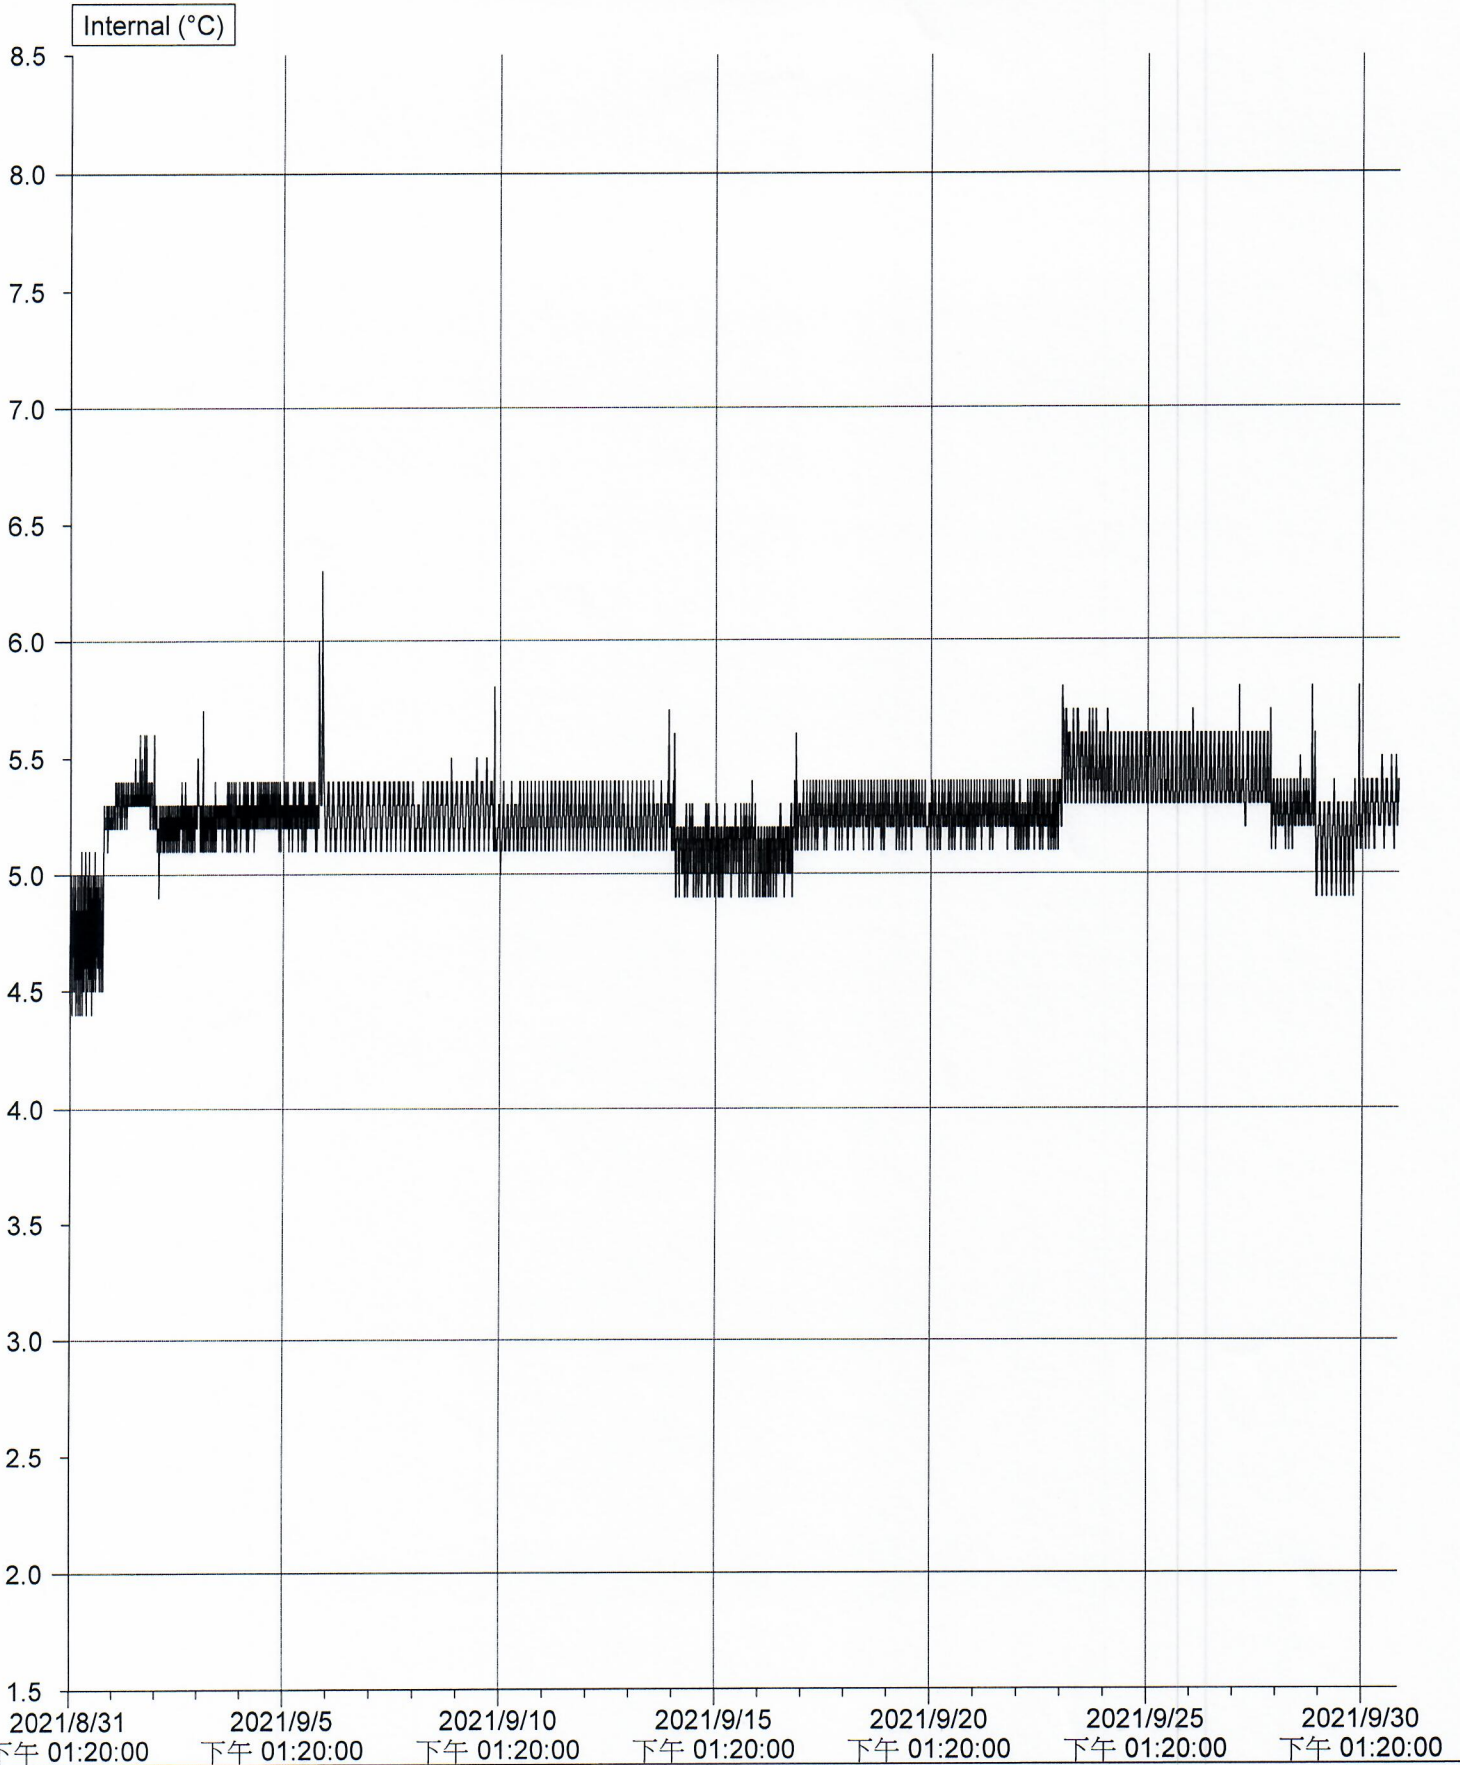

# TCVGH Temperature Log

Sensor Name	Internal
Legend	
Description	PHCL-C008
Serial Number	1931-0083
Product Code	EI-IN-D-32-L
Start	2021/8/31 下午 01:20:00
Finish	2021/10/1 上午 09:10:00
Sensor Range	-40.5 to 70.4 °C
Specification	2.0 to 8.0 °C
Average	5.3 °C
Highest	6.3 °C
Lowest	4.4 °C