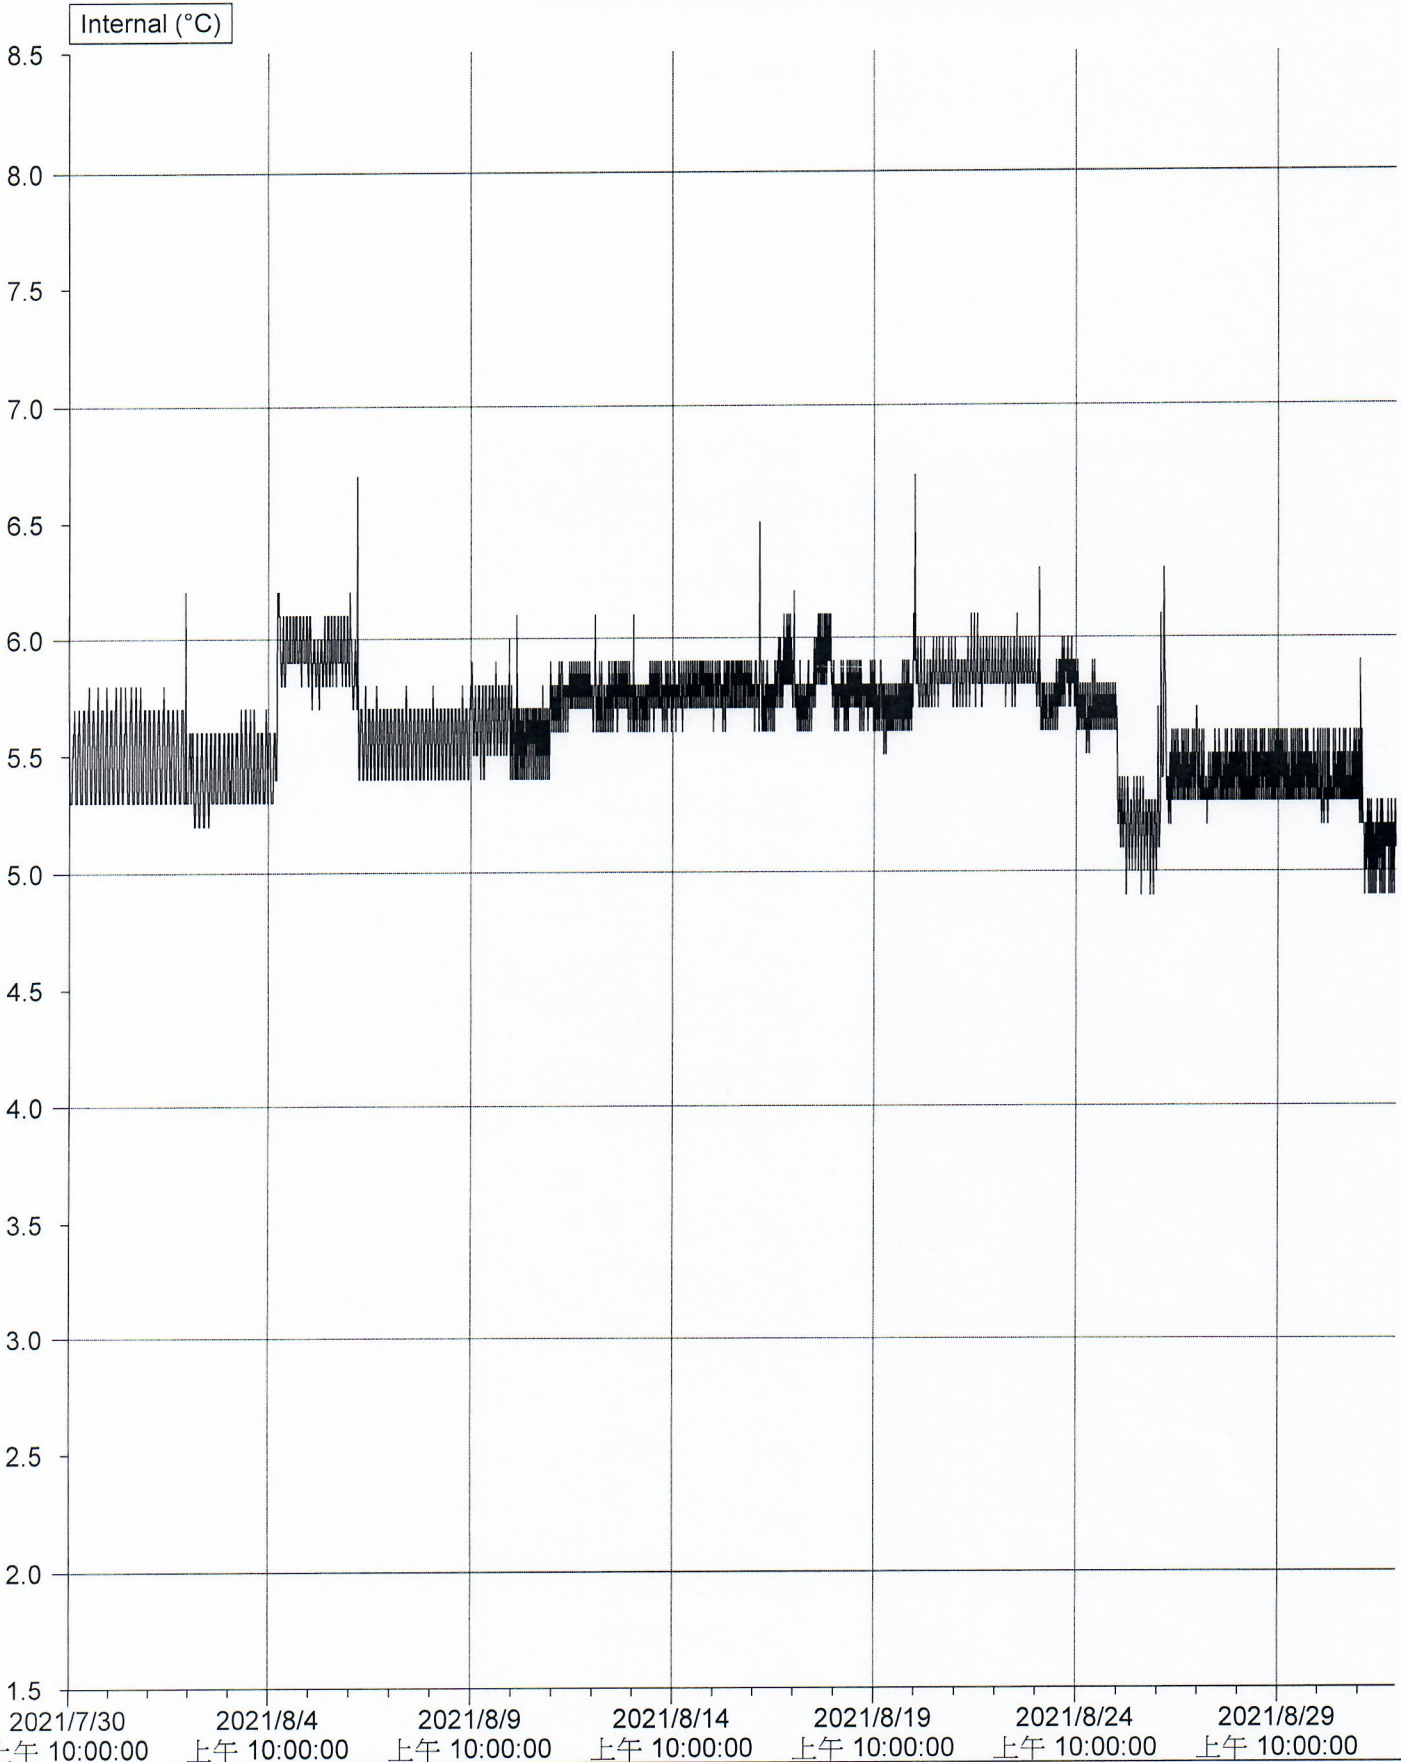

TCVGH Temperature Log

Sensor Name	Internal
Legend	_____
Description	PHCL-C008
Serial Number	1931-0074
Product Code	EI-IN-D-32-L
Start	2021/7/30 上午 10:00:00
Finish	2021/9/1 上午 08:00:00
Sensor Range	-40.5 to 70.4 °C
Specification	2.0 to 8.0 °C
Average	5.6 °C
Highest	6.7 °C
Lowest	4.9 °C