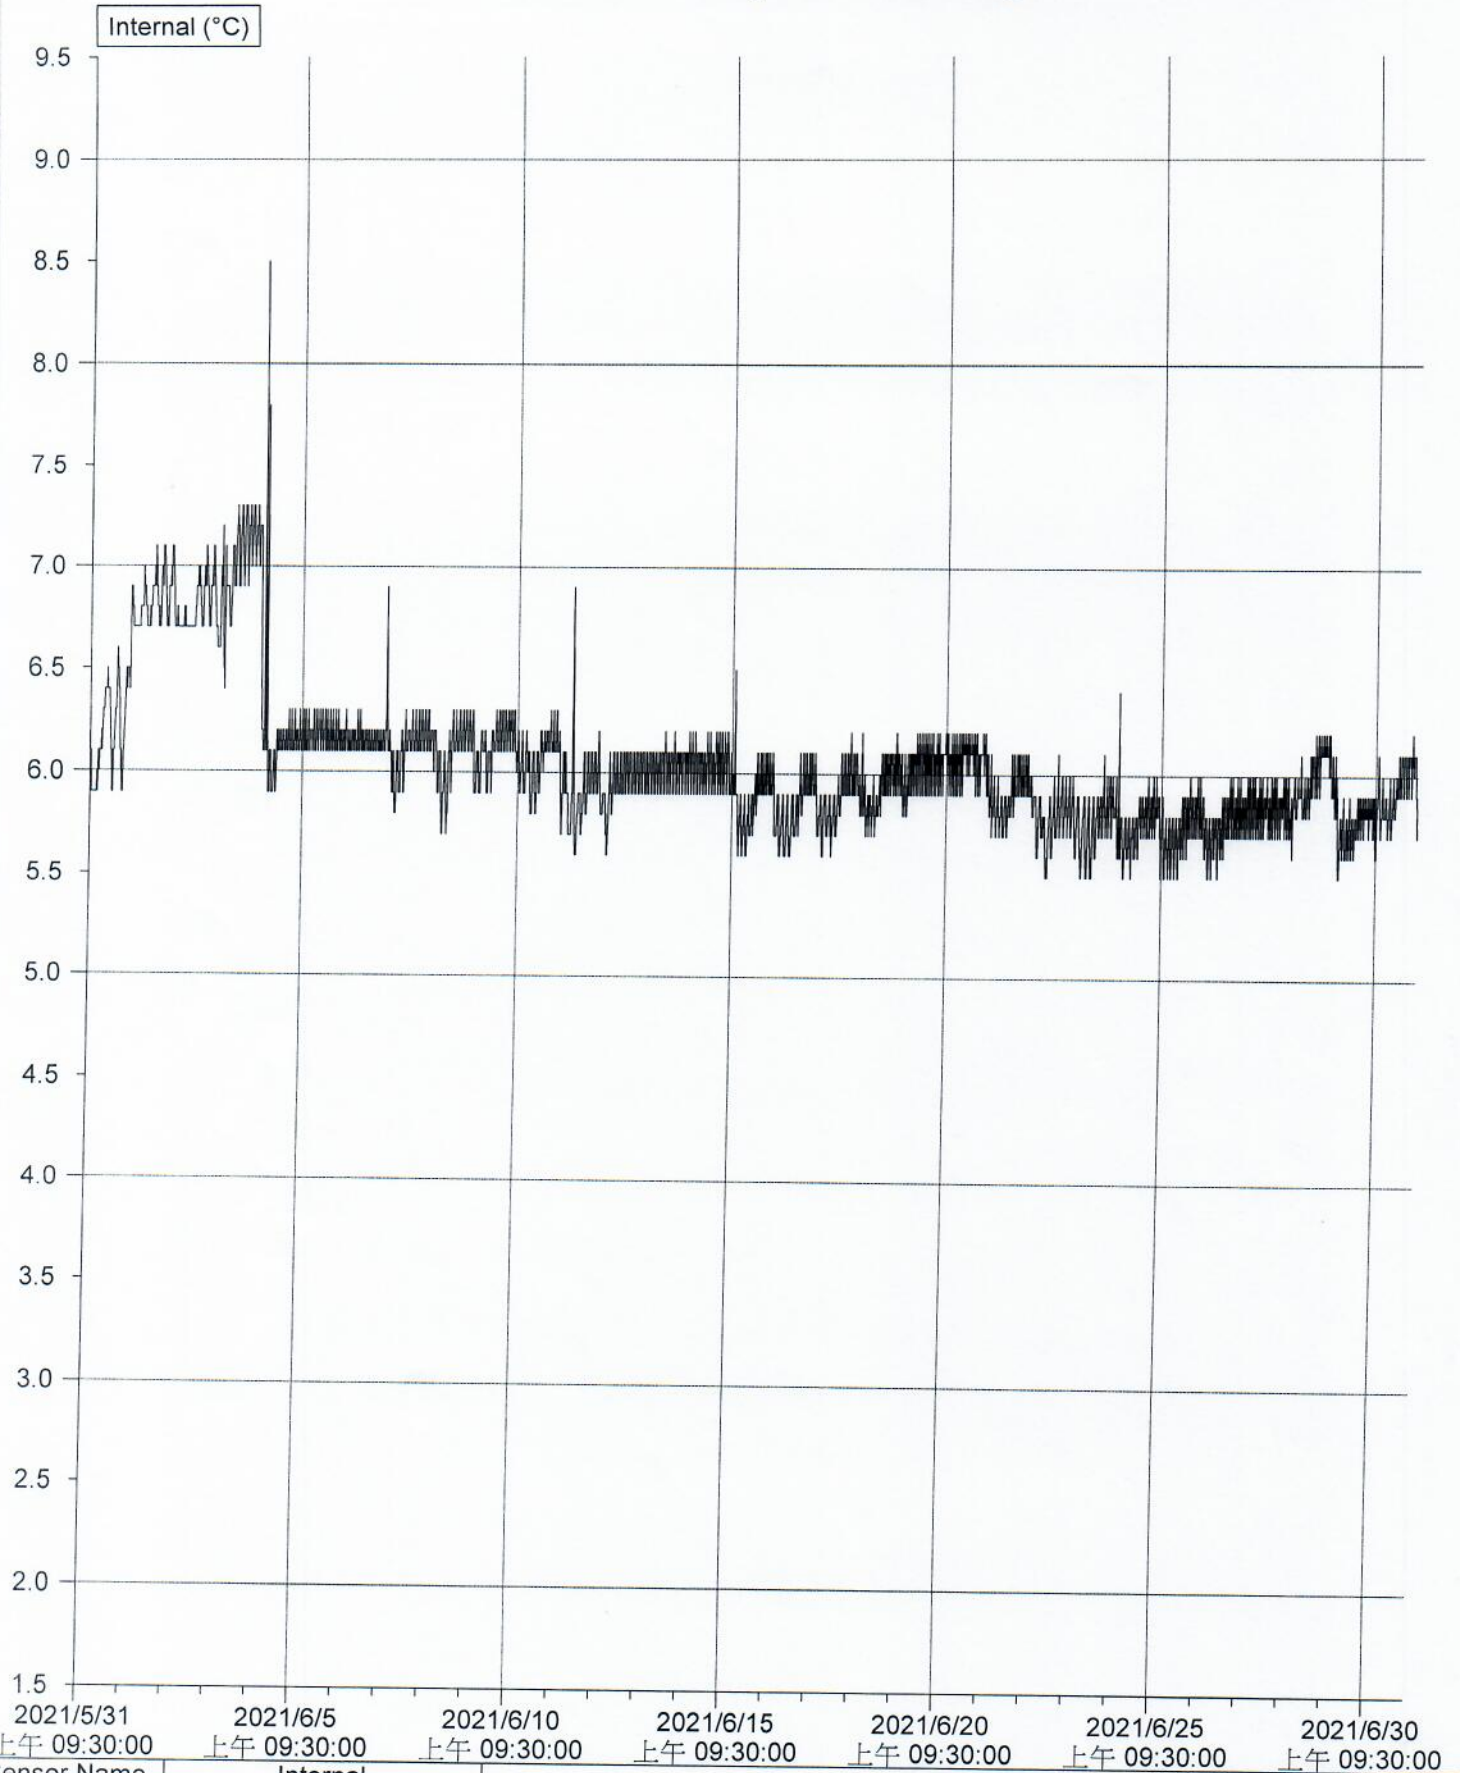

TCVGH Temperature Log

Sensor Name	Internal
Legend	
Description	PHCL-C008
Serial Number	1931-0074
Product Code	EI-IN-D-32-L
Start	2021/5/31 上午 09:30:00
Finish	2021/7/1 上午 08:30:00
Sensor Range	-40.5 to 70.4 °C
Specification	2.0 to 8.0 °C
Average	6.1 °C
Highest	8.5 °C
Lowest	5.5 °C

Yuchen Su 01 Jul 2021

The temperature excursion at site due to freezer filter cleaning
 The temperature excursion occurred (Max: 8.5) at 12:10 PM on 04 June 2021
 and returned to normal range (7.2) at 12:20 PM