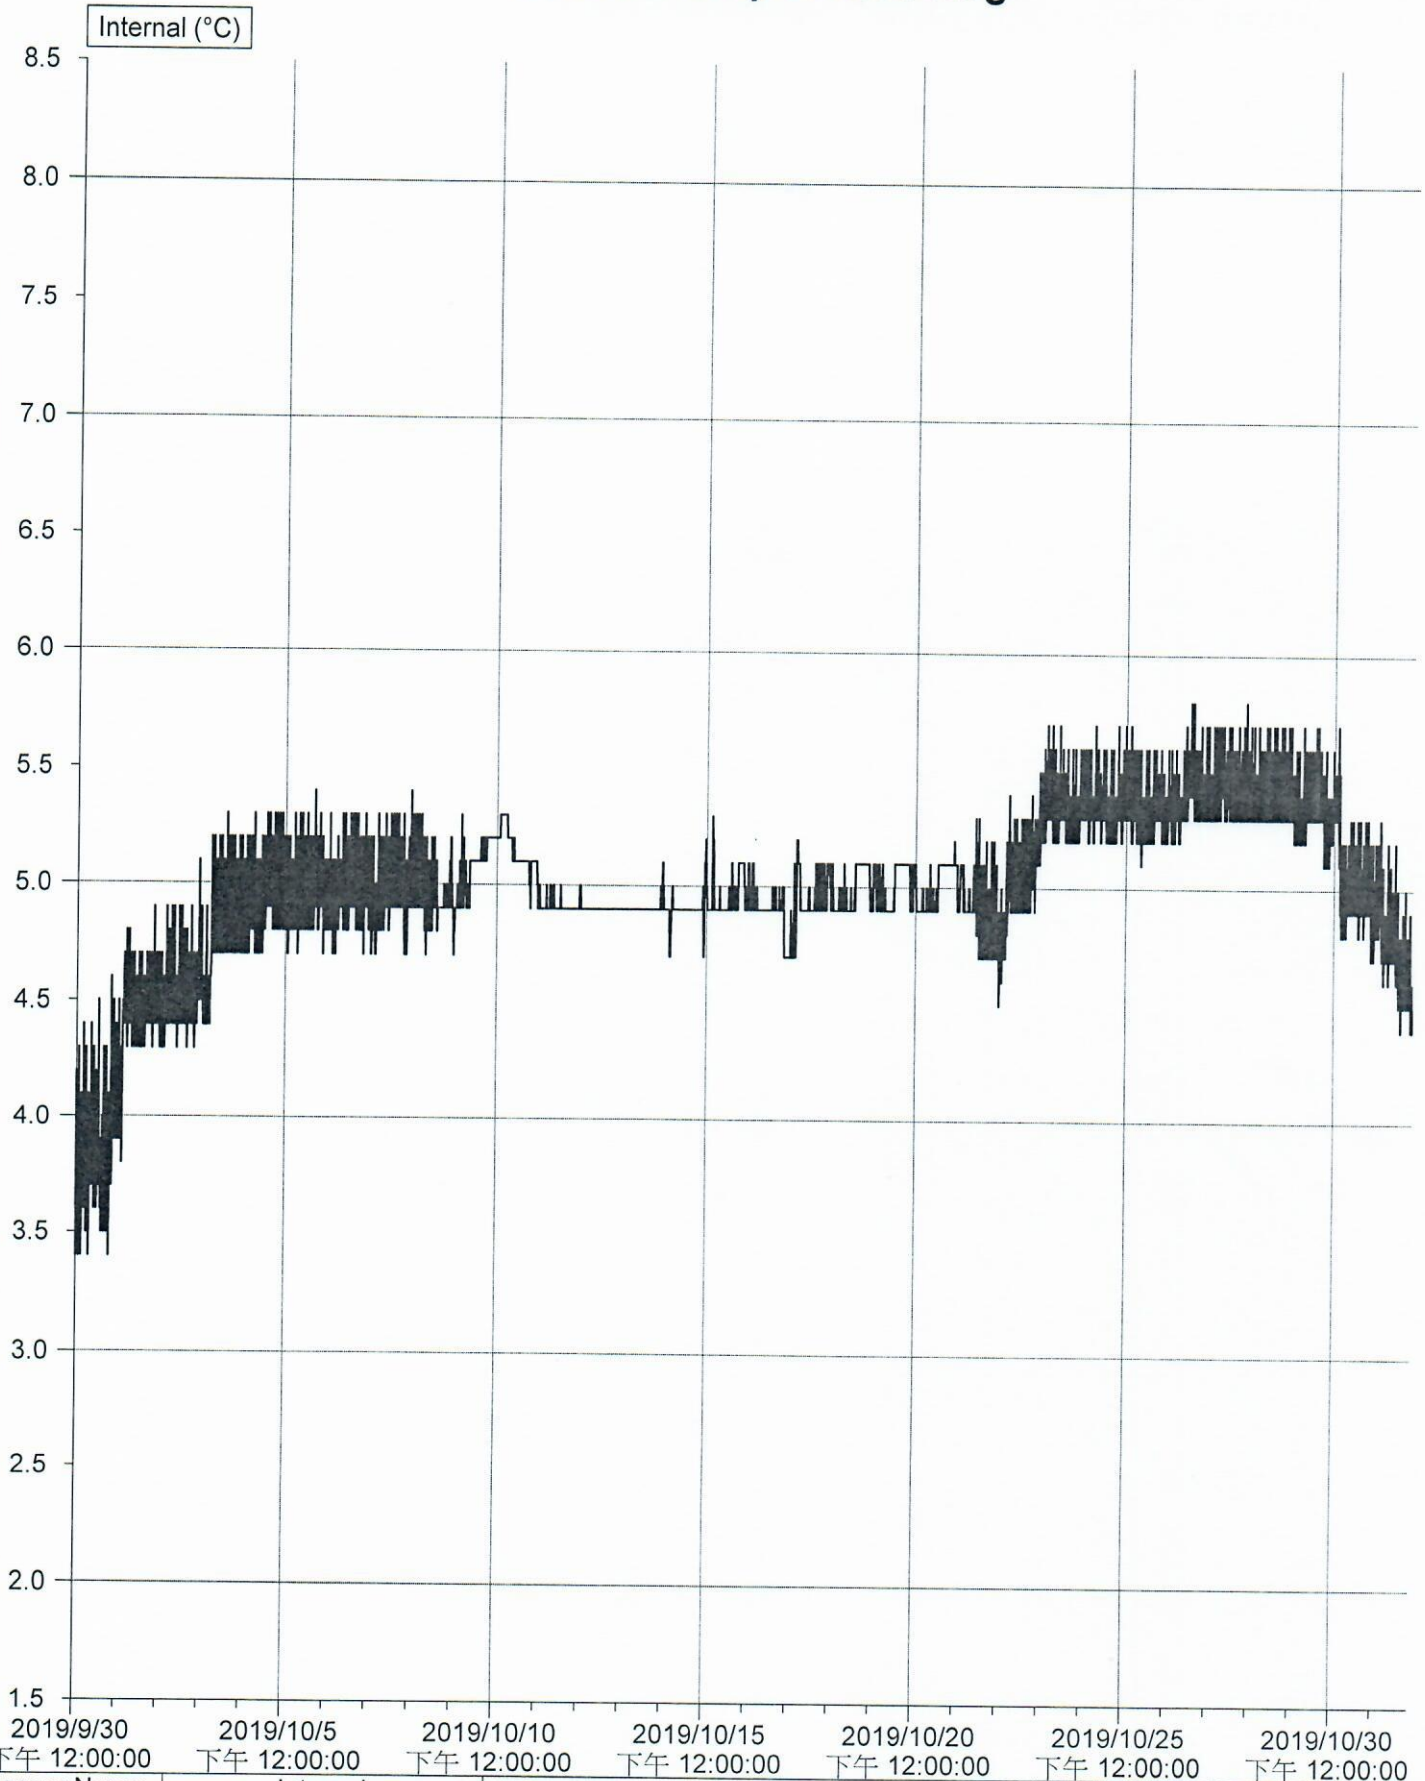

# TCVGH Temperature Log

Sensor Name	Internal
Legend	
Description	PHCL-C003
Serial Number	1715-0143
Product Code	EI-IN-D-32-L
Start	2019/9/30 下午 12:00:00
Finish	2019/11/1 上午 09:10:00
Sensor Range	-40.5 to 70.4 °C
Specification	2.0 to 8.0 °C
Average	5.0 °C
Highest	5.8 °C
Lowest	3.4 °C